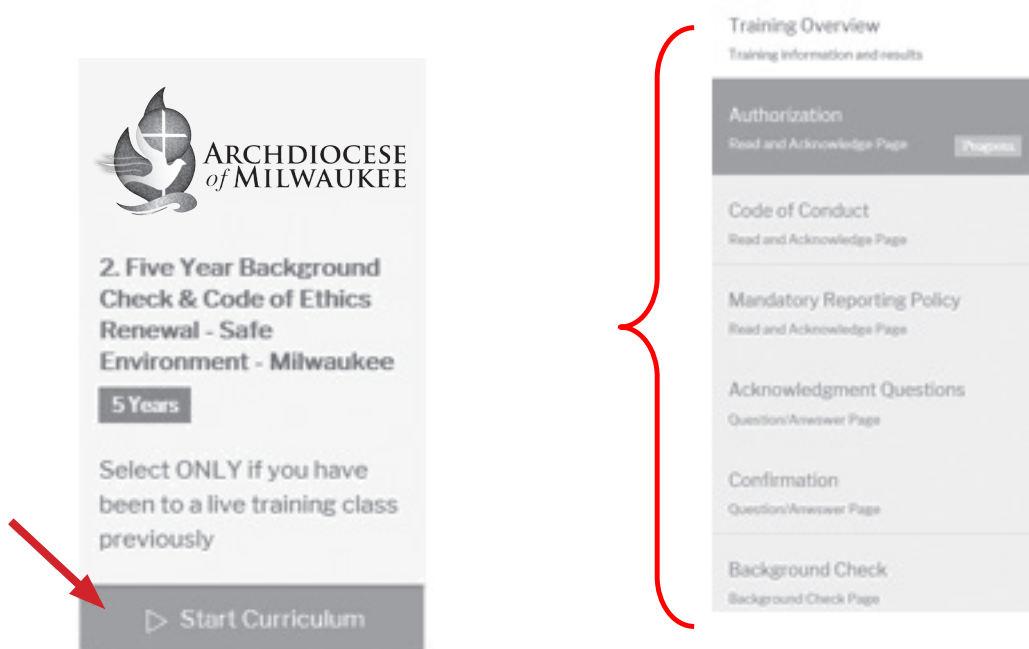

<https://Milwaukee.CMGconnect.org>